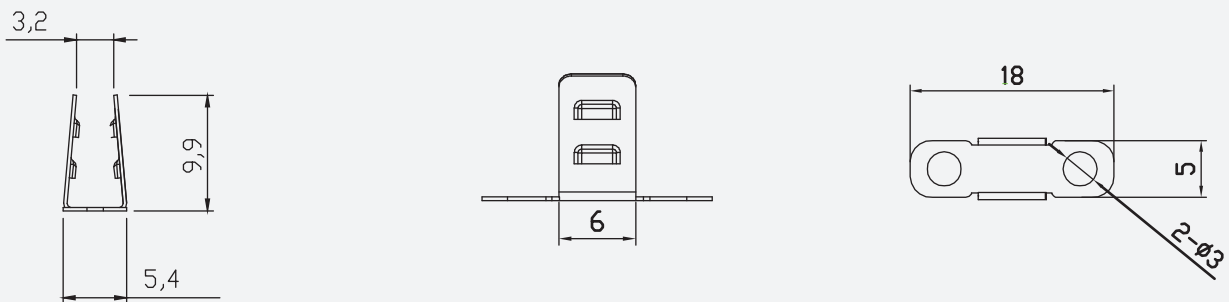

【Features】

- **Material:** aluminum;
- **Operating environment:** indoor and outdoor;
- **Installation:** screw flat mounting;
- **Cross-sectional size:** W6.5mm*H10.1mm;
- **Warranty:** 6 years.

【Mechanical Parameter】

AS-NMS0410S-18

AS-NMS0410A-1000